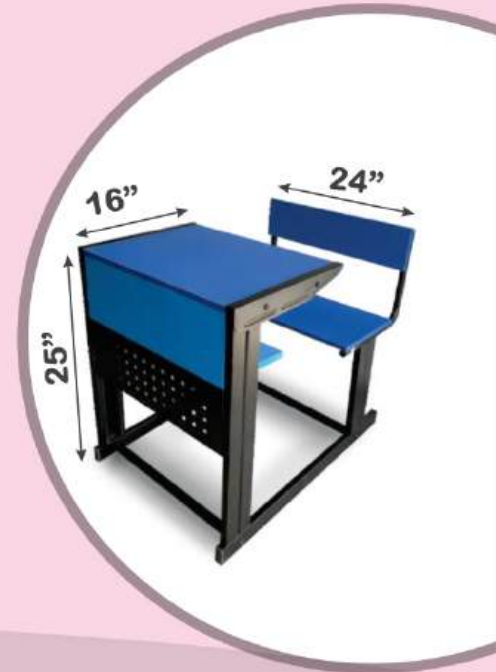

Single Seater Desk

Product Description

Item No	: NEF-030
Material	: Iron & Birch Ply
Top Size	: L 24 X B 16 Inch
Top Thickness	: 18mm
Desk Height	: 25 Inch
Chair Height	: 12 Inch
Remark	:

Visit us at : www.neelkamaledufurniture.com