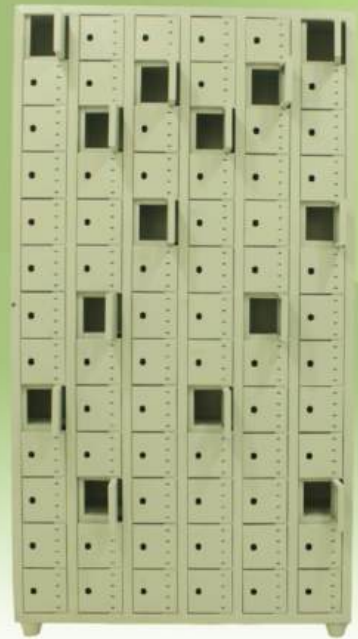

Storage + Locker

Product Description

Item No : NEF-042

Material : Metal

Item Size :

Remark : Customise

Visit us at : www.neelkamaledufurniture.com